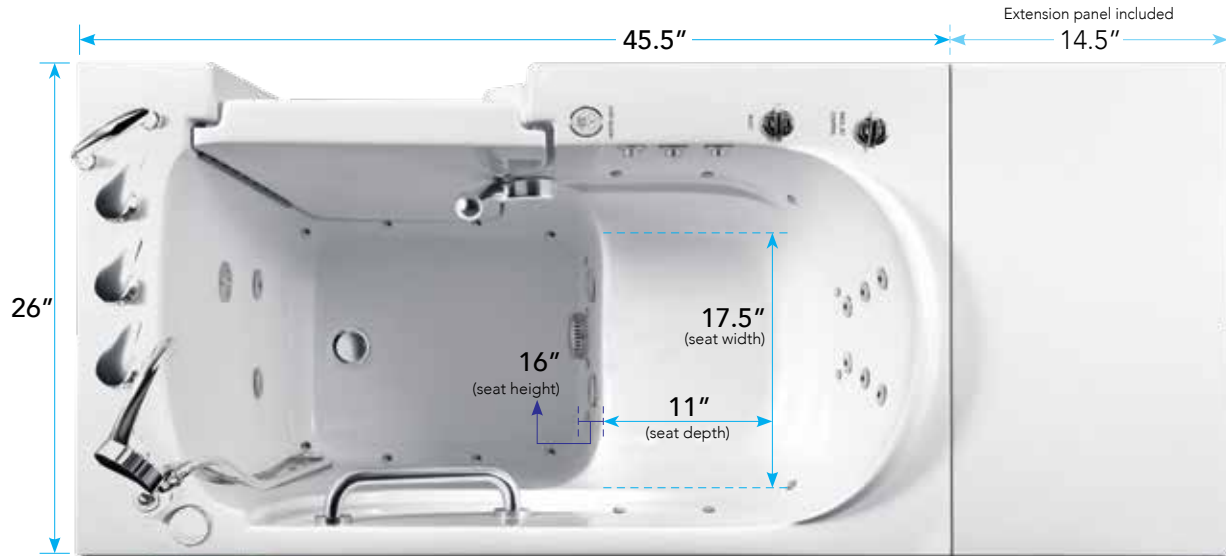

2646KS

2653KX

Series	Model	W x L x H	Seat Width	Seat Height	Approximate Gallon Capacity With occupant 250 lbs. – 120 lbs.:	Door Swing	Door Opening	Bidet
COMPACT	2646KS	26" x 45.5" x 37.5"	17.5"	16"	34-40 gal	INWARD	16"	
	2653KX	26" x 52.5" x 36"	17.5"	17"	42-46 gal	INWARD	16"