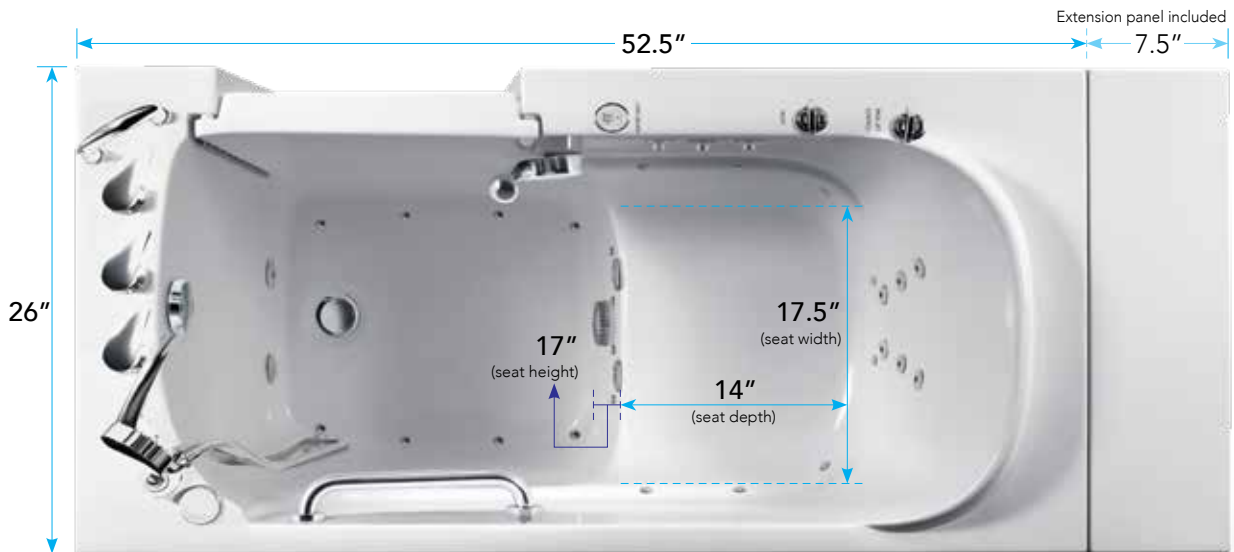

2653KX

Series	Model	W x L x H	Seat Width	Seat Height	Approximate Gallon Capacity With occupant 250 lbs. – 120 lbs.:	Door Swing	Door Opening	Bidet
COMPACT	2646KS	26" x 45.5" x 37.5"	17.5"	16"	34-40 gal	INWARD	16"	
	2653KX	26" x 52.5" x 36"	17.5"	17"	42-46 gal	INWARD	16"