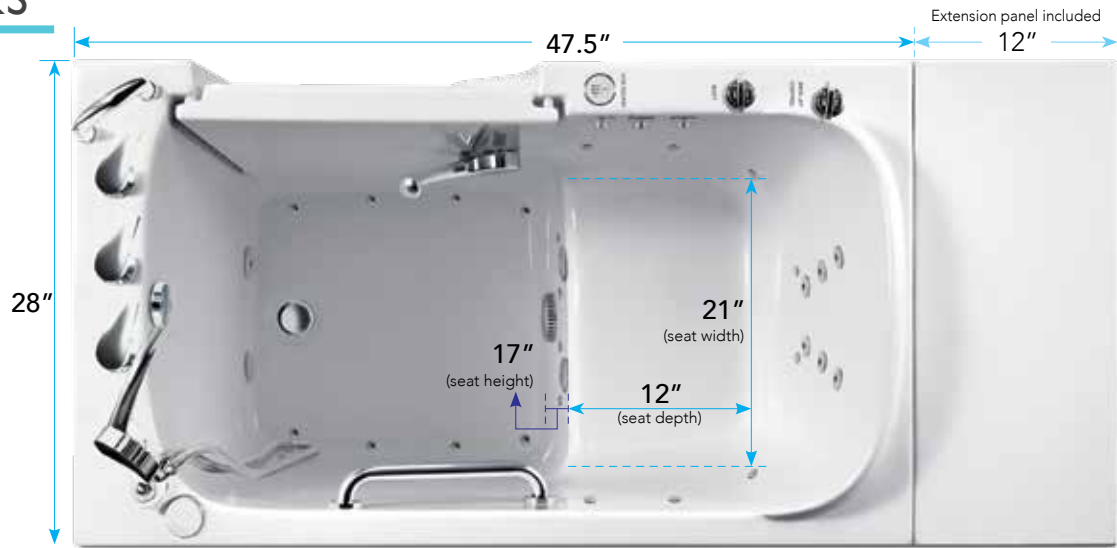

2646KS

2653KX

Series	Model	W x L x H	Seat Width	Seat Height	Approximate Gallon Capacity With occupant 250 lbs. – 120 lbs.:	Door Swing	Door Opening	Bidet
COMPACT	2646KS	26" x 45.5" x 37.5"	17.5"	16"	34-40 gal	INWARD	16"	
	2653KX	26" x 52.5" x 36"	17.5"	17"	42-46 gal	INWARD	16"	

2848KS

Series	Model	W x L x H	Seat Width	Seat Height	Approximate Gallon Capacity With occupant 250 lbs. – 120 lbs.:	Door Swing	Door Opening	Bidet
COMPACT	2848KS	28" x 47.5" x 40"	21"	17"	50-57 gal	INWARD	19"	