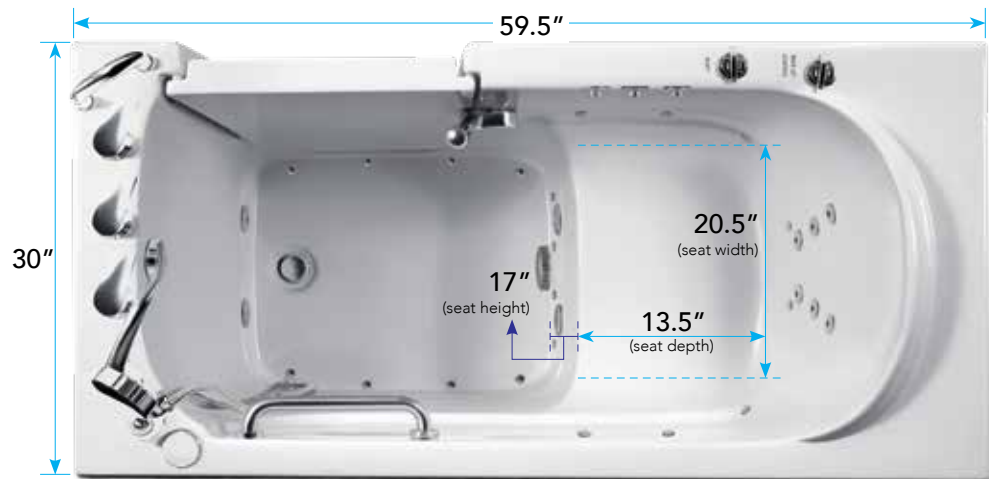

STANDARD MODELS & SIZES

The Standard Series walk-in bathtubs strike a perfect balance between interior and exterior dimensions. These tubs are thoughtfully designed to effortlessly navigate through doors, hallways, and stairways, fitting seamlessly into your existing bath space. With generous legroom and a spacious bathing area, they are well-suited for individuals weighing between 120-230lbs.

2852KS

3052KS

3060KX

Series	Model	W x L x H	Seat Width	Seat Height	Approximate Gallon Capacity With occupant 250 lbs. – 120 lbs.:	Door Swing	Door Opening	Bidet
STANDARD	2852KS	28" x 51" x 41"	21"	17"	54-61 gal	INWARD	20"	Yes
	3052KS	29.75" x 51.5" x 38.75"	22.5"	17"	50-58 gal	INWARD	20"	Yes
	3060KX	30" x 59.5" x 36"	20.5"	17"	60-71 gal	INWARD	18"	