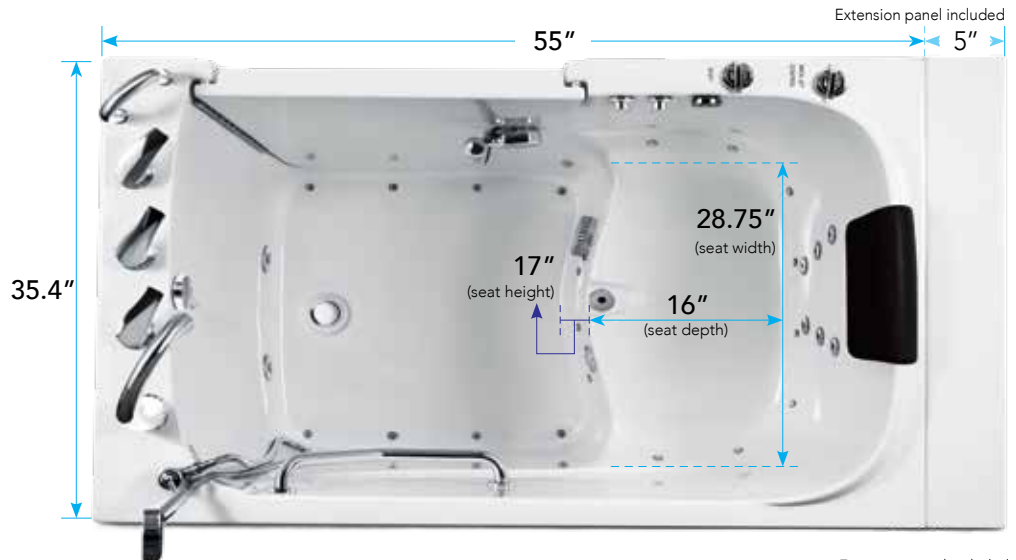

2852KS

3052KS

3060KX

Series	Model	W x L x H	Seat Width	Seat Height	Approximate Gallon Capacity With occupant 250 lbs. – 120 lbs.:	Door Swing	Door Opening	Bidet
STANDARD	2852KS	28" x 51" x 41"	21"	17"	54-61 gal	INWARD	20"	Yes
	3052KS	29.75" x 51.5" x 38.75"	22.5"	17"	50-58 gal	INWARD	20"	Yes
	3060KX	30" x 59.5" x 36"	20.5"	17"	60-71 gal	INWARD	18"	

DEEP & WIDE MODELS & SIZES

Our Deep & Wide Series walk-in tubs are tailor-made for fuller-figured bathers who appreciate the extra space during their bathing routine. These tubs are an excellent fit for larger bathrooms and offer the market's widest and most spacious walk-in tub options, catering to individuals weighing between 120-400lbs.

3355KS

3555KS

3055KD

Series	Model	W x L x H	Seat Width	Seat Height	Approximate Gallon Capacity With occupant 250 lbs. – 120 lbs.:	Door Swing	Door Opening	Bidet
 EXTRA DEEP & WIDE	3355KS	33.4" x 54.25" x 40"	26.5"	17"	64-70 gal	INWARD	23.5"	Yes
	3555KS	35.4" x 55" x 40.25"	28.75"	17"	62-72 gal	INWARD	23.5"	Yes
	3055KD	29.5" x 55" x 46"	20.5"	17"	90-100 gal	INWARD	18"	