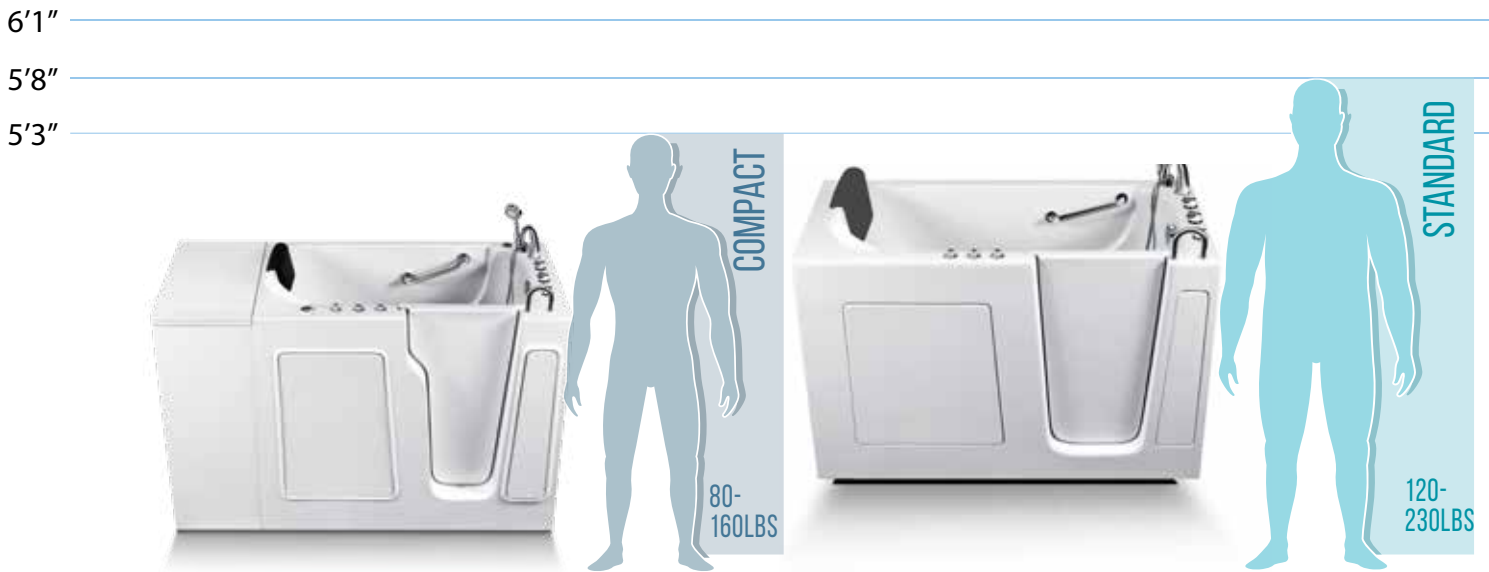

20 ultra modern air jets target the full body for improved blood circulation.

DUAL MASSAGE

Combined air and hydro massage to create a full body massage therapy experience

OUR FEATURED MODELS

FIND YOUR TUB SIZE BY