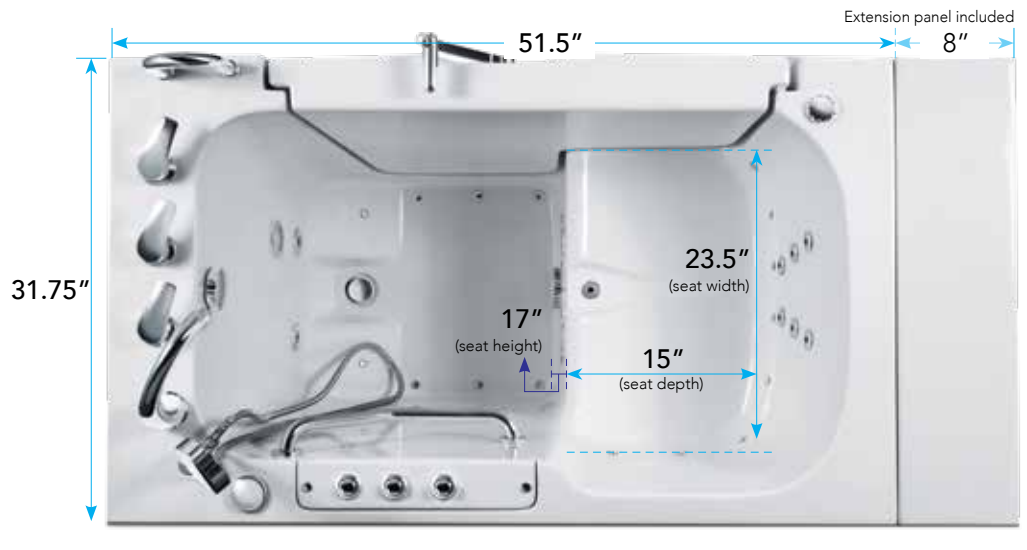

3252KW

Series	Model	W x L x H	Seat Width	Seat Height	Approximate Gallon Capacity With occupant 250 lbs. - 120 lbs.:	Door Swing	Door Opening	Bidet
WHEEL CHAIR	2852KW	28" x 52" x 40.25"	21"	15"	55-63 gal	OUTWARD	34.75"	Yes
	3052KW	29.75" x 52" x 40.25"	22.5"	17"	57-65 gal	OUTWARD	30"	Yes
	3252KW	31.75" x 51.5" x 40.25"	23.5"	17"	60-70 gal	OUTWARD	34.5"	Yes