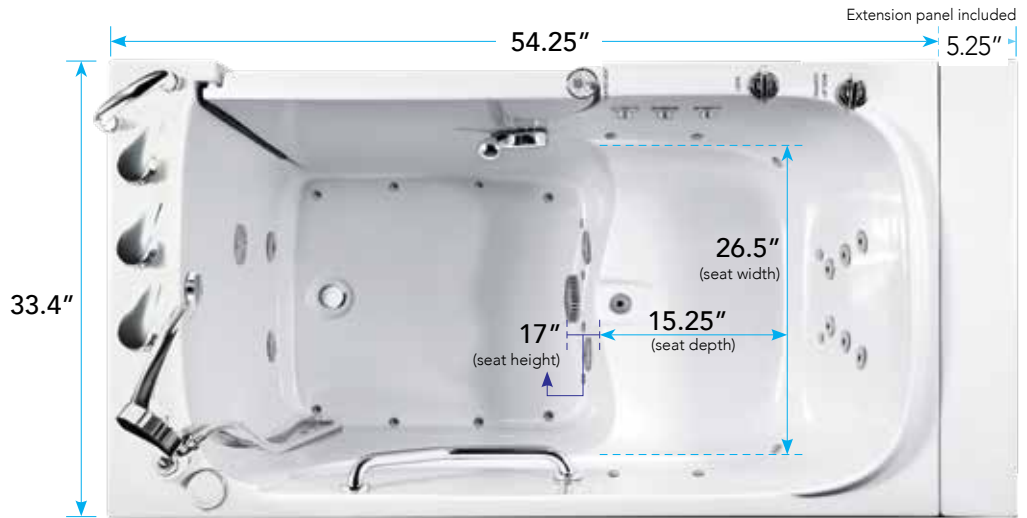

3355KS

3555KS

3055KD

Series	Model	W x L x H	Seat Width	Seat Height	Approximate Gallon Capacity With occupant 250 lbs. – 120 lbs.:	Door Swing	Door Opening	Bidet
EXTRA DEEP & WIDE	3355KS	33.4" x 54.25" x 40"	26.5"	17"	64-70 gal	INWARD	23.5"	Yes
	3555KS	35.4" x 55" x 40.25"	28.75"	17"	62-72 gal	INWARD	23.5"	Yes
	3055KD	29.5" x 55" x 46"	20.5"	17"	90-100 gal	INWARD	18"