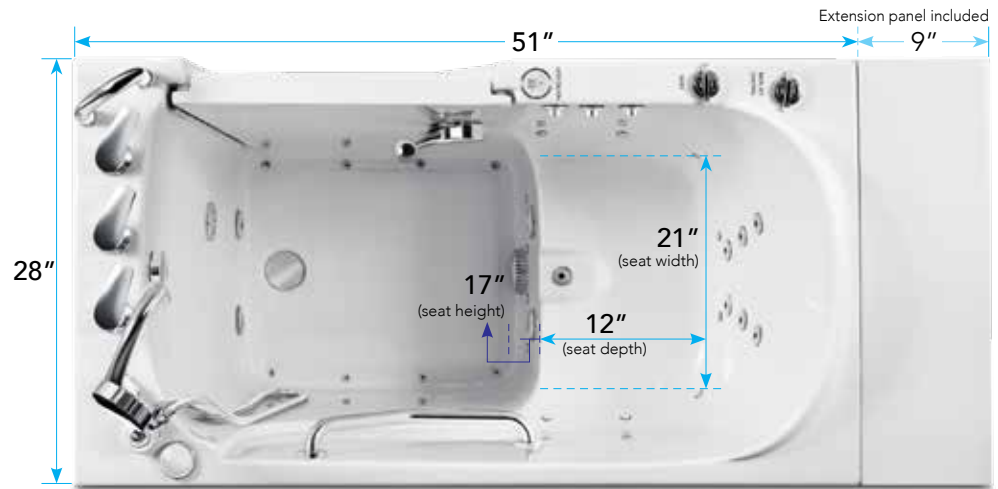

2852KS

3052KS

3060KX

Series	Model	W x L x H	Seat Width	Seat Height	Approximate Gallon Capacity With occupant 250 lbs. – 120 lbs.:	Door Swing	Door Opening	Bidet
STANDARD	2852KS	28" x 51" x 41"	21"	17"	54-61 gal	INWARD	20"	Yes
	3052KS	29.75" x 51.5" x 38.75"	22.5"	17"	50-58 gal	INWARD	20"	Yes
	3060KX	30" x 59.5" x 36"	20.5"	17"	60-71 gal	INWARD	18"