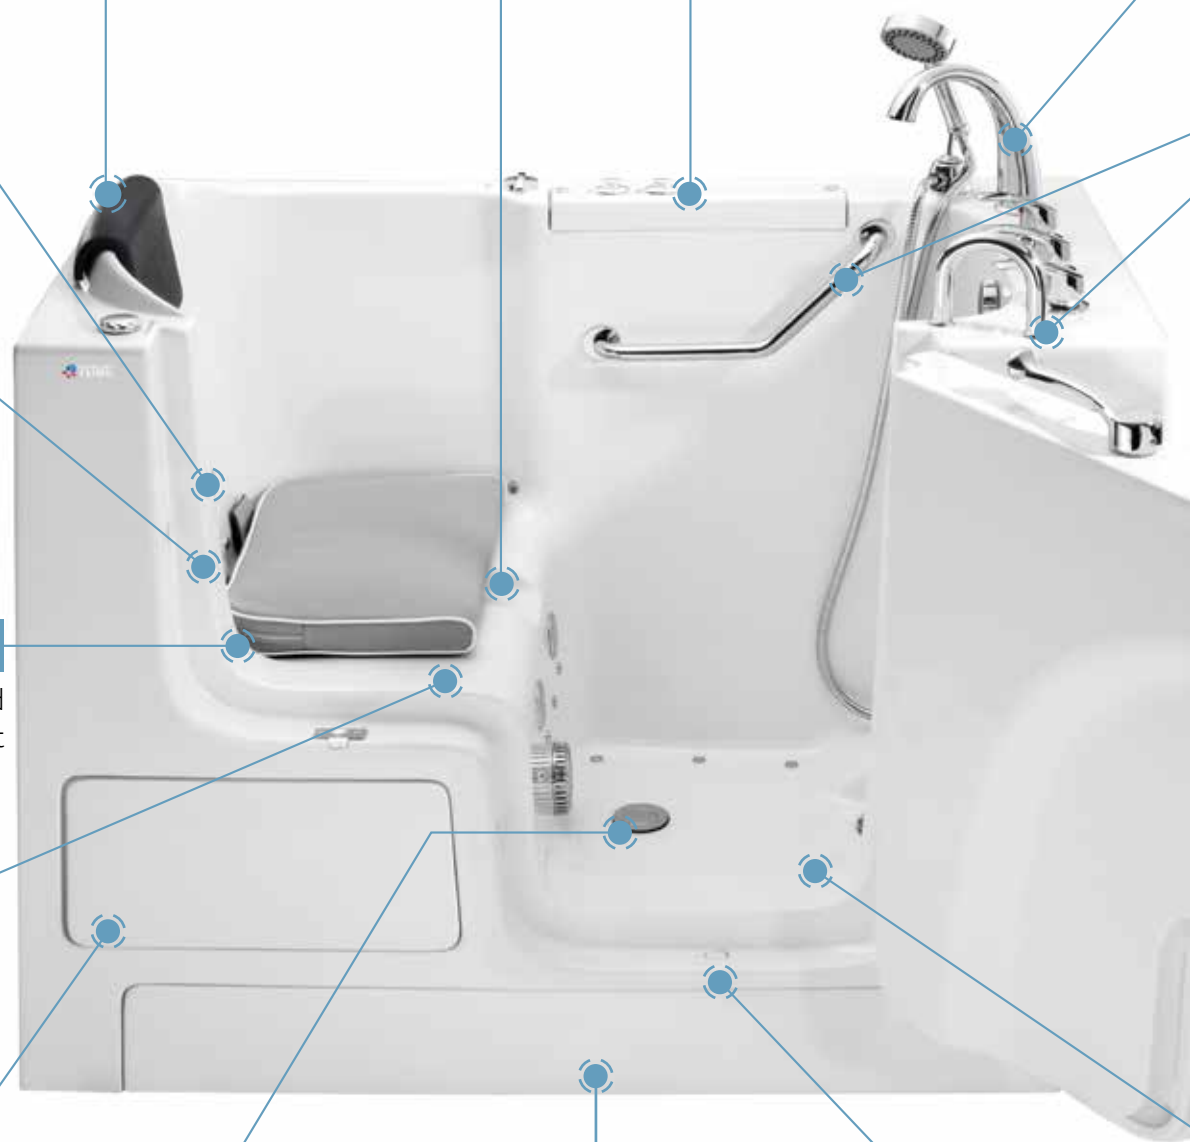

NECK PILLOW

Gently supports your head, shoulders, neck, and back while bathing

BIDET JET

Bidet massage therapy for personal hygiene

AIR SWITCH CONTROLS

Easy push button controls

HYDRO JETS

Hydro massage therapy with state of the art Super Syllent Pump®

AIR JETS

Air massage therapy 3 speed control with auto purge self-cleansing

HEATED SEAT & BACKREST

Added warmth and extra comfort

ADA COMPLIANT SEAT

Provides entry for easy maintenance and installation

TOE DRAIN

Secondary back up drain

SAFE EASY ENTRY

A low threshold entryway provides easy access when entering the tub

DOOR DRAIN

Third drain removes excess water from the door after each use.

FAUCETS

1.8GPM Elegant fast-fill solid brass faucet sets with hand held shower - available in Satin Nickel, Oil-Rubbed Bronze, or Polished Chrome finish.

WHEELCHAIR MODELS & SIZES

Our Wheelchair-Accessible Series walk-in bathtubs are the ideal choice for seniors and individuals with limited mobility. These tubs feature a worry-free, water-tight, outward-swinging door that provides full front access to the ADA-compliant seat, simplifying transfers from a wheelchair. Designed to accommodate users up to 350lbs, these models prioritize safety, comfort, and a luxurious bathing experience.