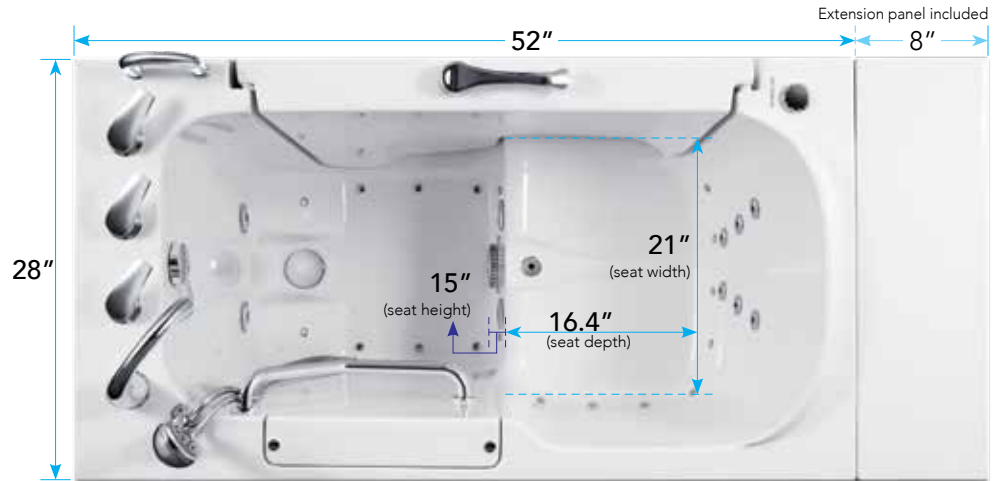

2852KW

3052KW

3252KW

Series	Model	W x L x H	Seat Width	Seat Height	Approximate Gallon Capacity With occupant 250 lbs. - 120 lbs.:	Door Swing	Door Opening	Bidet
WHEEL CHAIR	2852KW	28" x 52" x 40.25"	21"	15"	55-63 gal	OUTWARD	34.75"	Yes
	3052KW	29.75" x 52" x 40.25"	22.5"	17"	57-65 gal	OUTWARD	30"	Yes
	3252KW	31.75" x 51.5" x 40.25"	23.5"	17"	60-70 gal	OUTWARD	34.5"	Yes