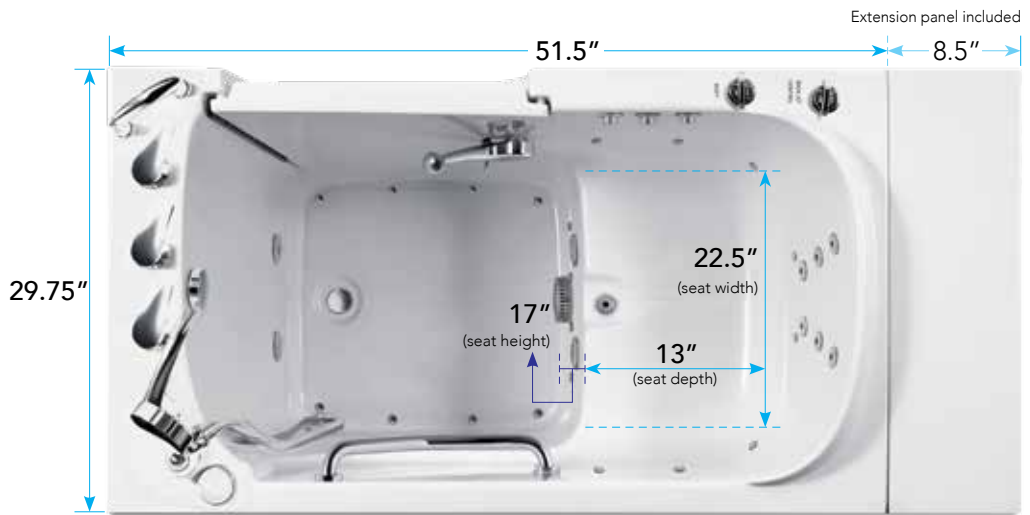

STANDARD MODELS & SIZES

The Standard Series walk-in bathtubs strike a perfect balance between interior and exterior dimensions. These tubs are thoughtfully designed to effortlessly navigate through doors, hallways, and stairways, fitting seamlessly into your existing bath space. With generous legroom and a spacious bathing area, they are well-suited for individuals weighing between 120-230lbs.

2852KS

3052KS

3060KX

Series	Model	W x L x H	Seat Width	Seat Height	Approximate Gallon Capacity With occupant 250 lbs. – 120 lbs.:	Door Swing	Door Opening	Bidet
STANDARD	2852KS	28" x 51" x 41"	21"	17"	54-61 gal	INWARD	20"	Yes
	3052KS	29.75" x 51.5" x 38.75"	22.5"	17"	50-58 gal	INWARD	20"	Yes
	3060KX	30" x 59.5" x 36"	20.5"	17"	60-71 gal	INWARD	18"	