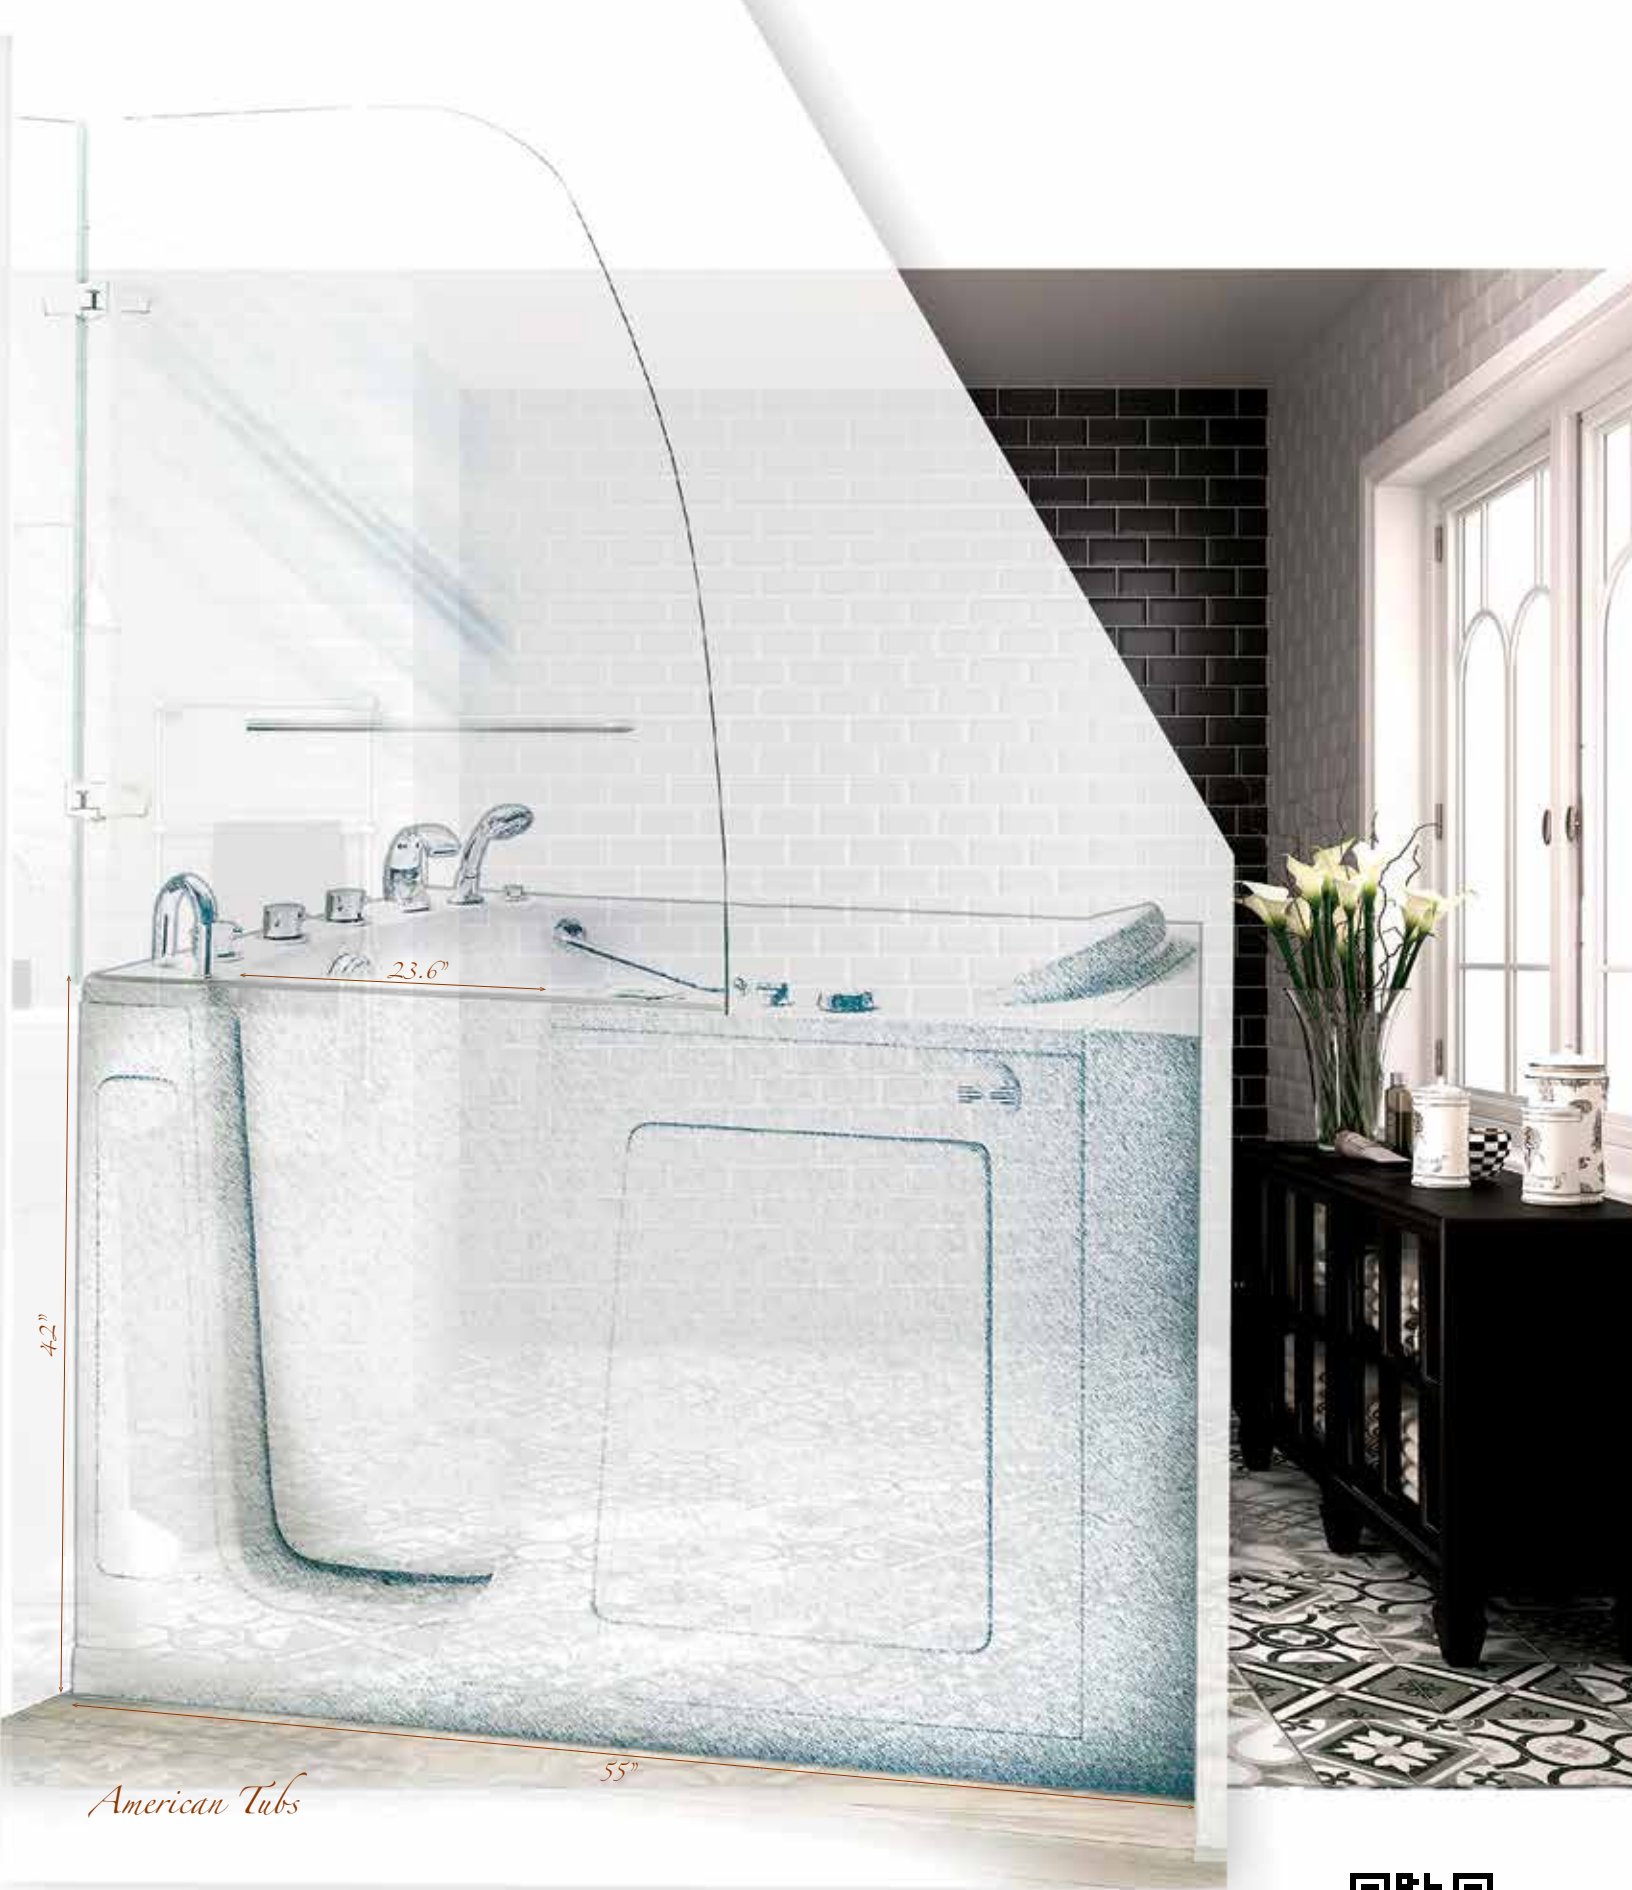

42"

23.6"

55"

American Tubs

Tel 800.577.8475 Web americantubs.com
Showroom 1101 Fullerton Rd, City of Industry, CA 91748