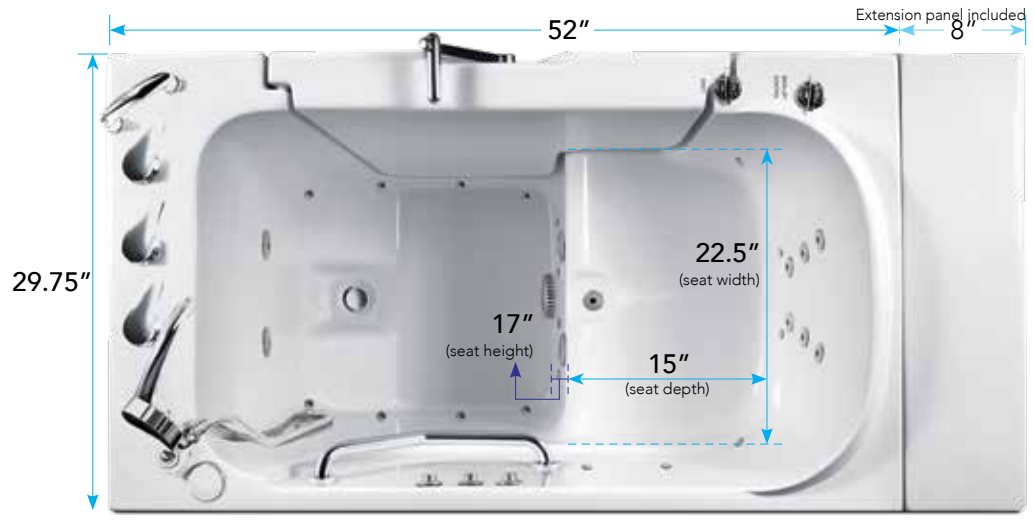

2852KW

3052KW

3252KW

Series	Model	W x L x H	Seat Width	Seat Height	Approximate Gallon Capacity With occupant 250 lbs. - 120 lbs.:	Door Swing	Door Opening	Bidet
WHEEL CHAIR	2852KW	28" x 52" x 40.25"	21"	15"	55-63 gal	OUTWARD	34.75"	Yes
	3052KW	29.75" x 52" x 40.25"	22.5"	17"	57-65 gal	OUTWARD	30"	Yes
	3252KW	31.75" x 51.5" x 40.25"	23.5"	17"	60-70 gal	OUTWARD	34.5"	Yes