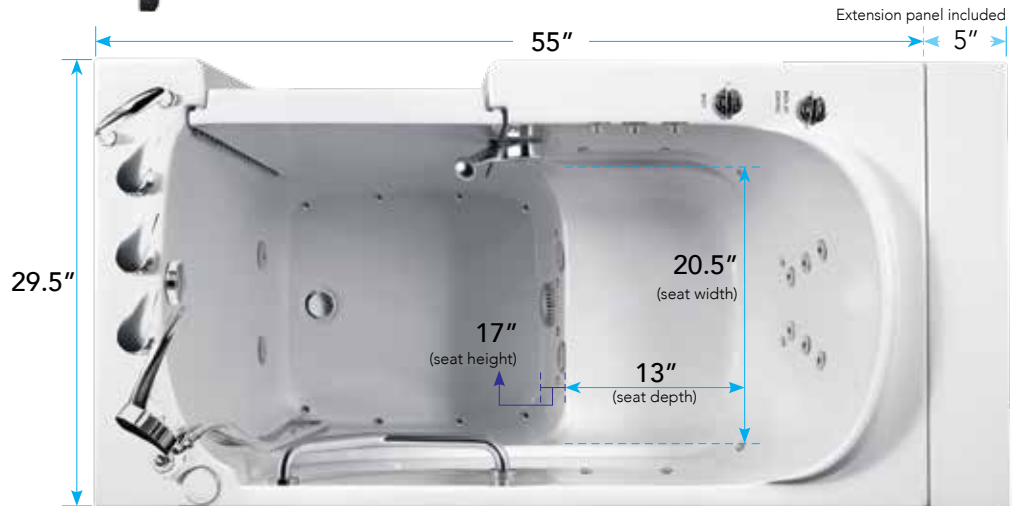

2852KS

3052KS

3060KX

Series	Model	W x L x H	Seat Width	Seat Height	Approximate Gallon Capacity With occupant 250 lbs. – 120 lbs.:	Door Swing	Door Opening	Bidet
STANDARD	2852KS	28" x 51" x 41"	21"	17"	54-61 gal	INWARD	20"	Yes
	3052KS	29.75" x 51.5" x 38.75"	22.5"	17"	50-58 gal	INWARD	20"	Yes
	3060KX	30" x 59.5" x 36"	20.5"	17"	60-71 gal	INWARD	18"	

DEEP & WIDE MODELS & SIZES

Our Deep & Wide Series walk-in tubs are tailor-made for fuller-figured bathers who appreciate the extra space during their bathing routine. These tubs are an excellent fit for larger bathrooms and offer the market's widest and most spacious walk-in tub options, catering to individuals weighing between 120-400lbs.

3355KS

3555KS

3055KD

Series	Model	W x L x H	Seat Width	Seat Height	Approximate Gallon Capacity With occupant 250 lbs. – 120 lbs.:	Door Swing	Door Opening	Bidet
 EXTRA DEEP & WIDE	3355KS	33.4" x 54.25" x 40"	26.5"	17"	64-70 gal	INWARD	23.5"	Yes
	3555KS	35.4" x 55" x 40.25"	28.75"	17"	62-72 gal	INWARD	23.5"	Yes
	3055KD	29.5" x 55" x 46"	20.5"	17"	90-100 gal	INWARD	18"	